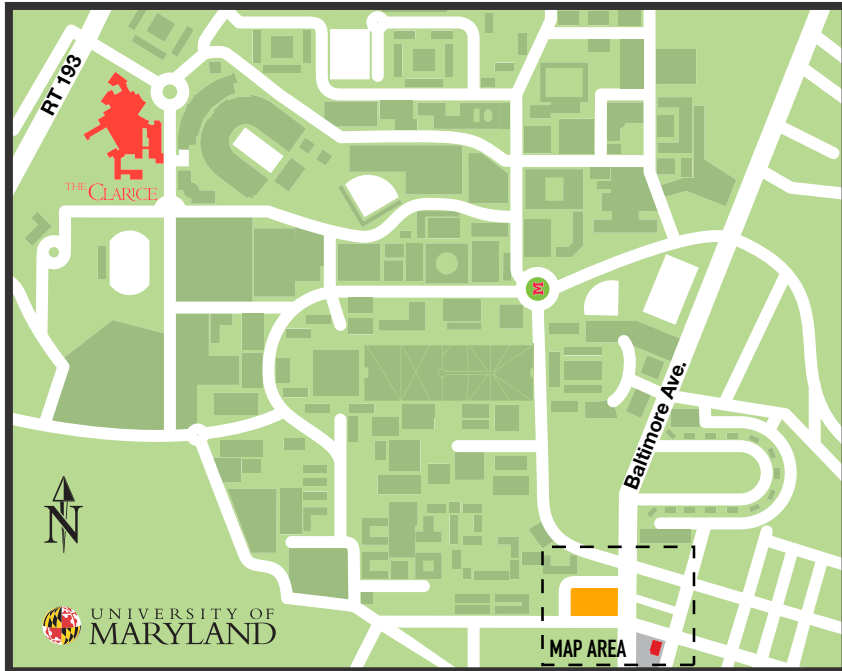

MILKBOY

ARTHOUSE

404 Knox Road

Optional Drop Off Location.

430 ft walk to MilkBoy ArtHouse Entrance

Yale Avenue Parking Garage

7338 Yale Ave

528 ft walk to MilkBoy ArtHouse Entrance

The City's public parking garage, located at Yale Avenue and Knox Road, provides long-term parking in the downtown retail core. Pay stations in the garage and other lots accept coins, bills, and credit cards. Parking rates start at \$.75/hour.